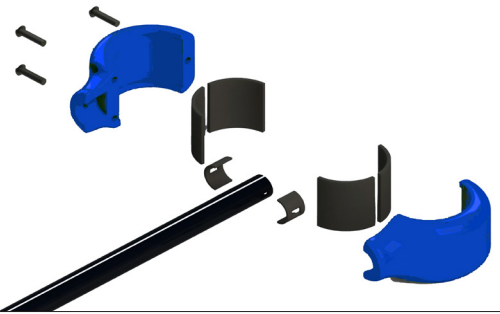

# Swedish wall

Type	SWO130003
Dimensions	1572 x 162 x 3054 mm
Space	5892 x 4434 mm
Safety zone	

# Swedish wall

OUTDOOR FITNESS SYSTEMS

**STREET  
WORKOUT**

Type SWO130003

Height of the exercises

Detail

Max. fall height = 2500 mm

Clamps	Floor plates
4	Small floor plates 1m x 1m 2
	Big floor plates 1m x 1,5m -