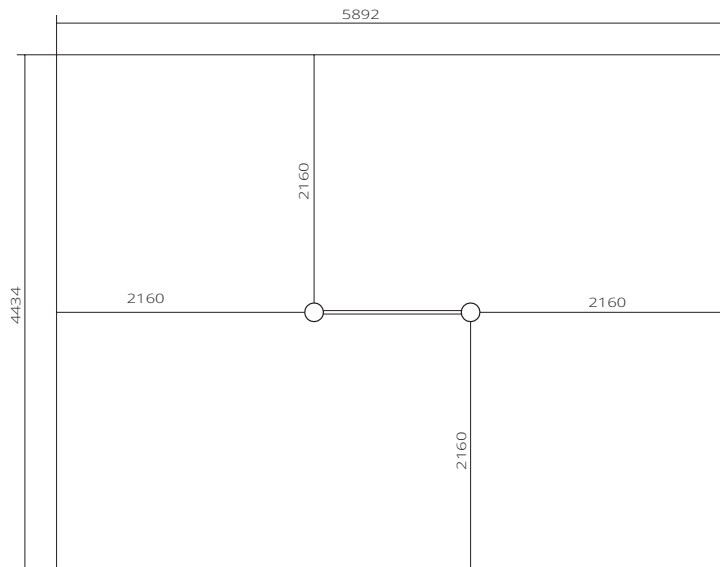

# Swedish wall

Type	SWO130003
Dimensions	1572 x 162 x 3054 mm
Space	5892 x 4434 mm
Safety zone	

# Swedish wall

OUTDOOR FITNESS SYSTEMS

**STREET  
WORKOUT**

Type SWO130003

Height of the exercises

Detail

Max. fall height = 2500 mm

Clamps	Floor plates
4	Small floor plates 1m x 1m 2
	Big floor plates 1m x 1,5m -