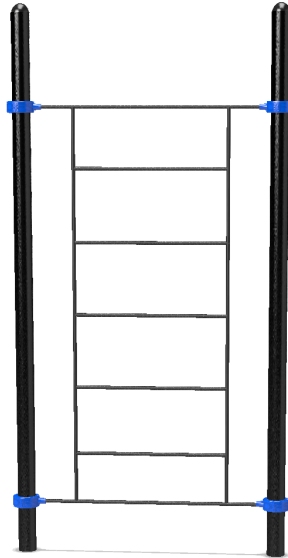

# Swedish wall

Type	SWO130003
Dimensions	1572 x 162 x 3054 mm
Space	5892 x 4434 mm
Safety zone	

## Foundation

# Swedish wall

OUTDOOR FITNESS SYSTEMS

**STREET  
WORKOUT**

Type SWO130003

Height of the exercises

Detail

Max. fall height = 2500 mm

Clamps	Floor plates
4	Small floor plates 1m x 1m 2
	Big floor plates 1m x 1,5m -