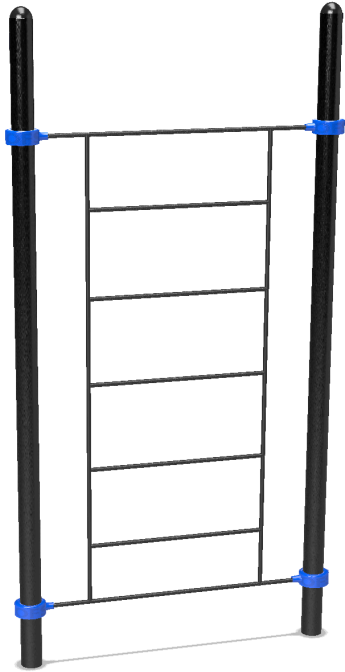

# Swedish wall

Type	SWO130003
Dimensions	1572 x 162 x 3054 mm
Space	5892 x 4434 mm
Safety zone	

# Swedish wall

OUTDOOR FITNESS SYSTEMS

**STREET  
WORKOUT**

Type SWO130003

Height of the exercises

Detail

Max. fall height = 2500 mm

Clamps	Floor plates
4	Small floor plates 1m x 1m 2
	Big floor plates 1m x 1,5m -