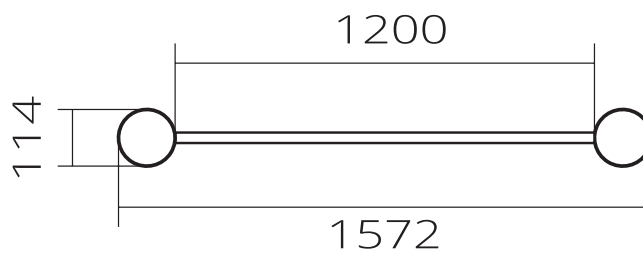

# Swedish wall

Type	SWO130003
Dimensions	1572 x 162 x 3054 mm
Space	5892 x 4434 mm
Safety zone	

# Swedish wall

OUTDOOR FITNESS SYSTEMS

**STREET  
WORKOUT**

Type SWO130003

Height of the exercises

Detail

Max. fall height = 2500 mm

Clamps	Floor plates
4	Small floor plates 1m x 1m 2
	Big floor plates 1m x 1,5m -