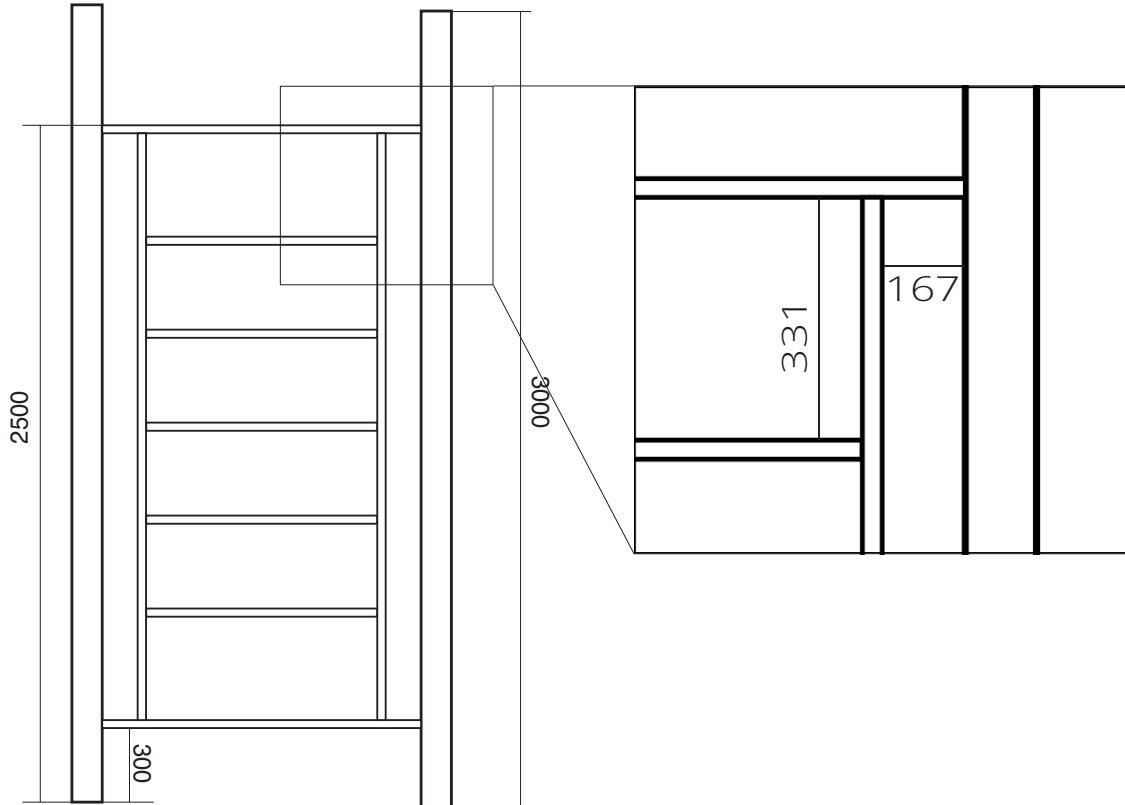

# Swedish wall

Type	SWO130003
Dimensions	1572 x 162 x 3054 mm
Space	5892 x 4434 mm
Safety zone	

# Swedish wall

OUTDOOR FITNESS SYSTEMS

**STREET  
WORKOUT**

Type SWO130003

Height of the exercises

Detail

Max. fall height = 2500 mm

Clamps	Floor plates
4	Small floor plates 1m x 1m 2
	Big floor plates 1m x 1,5m -