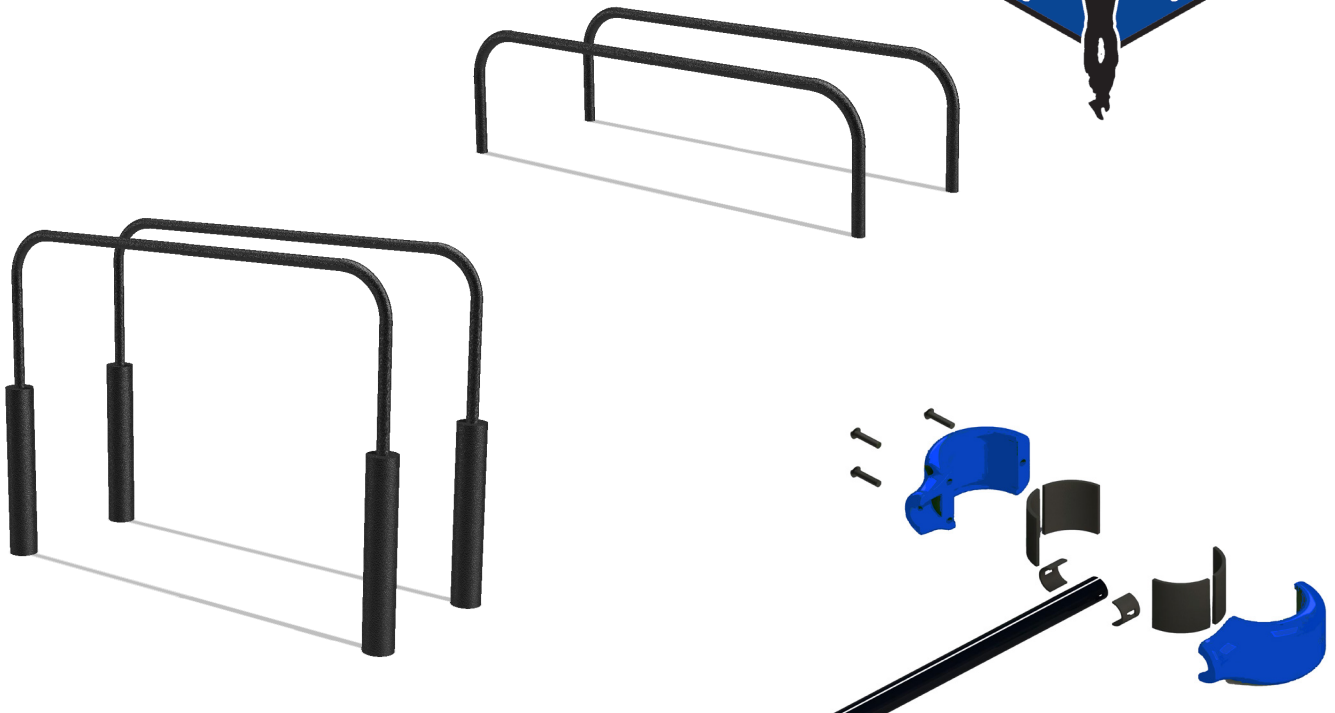

Low parallel bars

Type	SWO130014
Dimensions	1800 x 600 x 500/1350 mm
Space	4800 x 3600 mm

Safety zone

Foundation

Low parallel bars

OUTDOOR FITNESS SYSTEMS

**STREET
WORKOUT**

Type SWO130014

Height of the exercises

100839_2 Parallel bar 500 mm

100839_4 Parallel bar 1700 mm

100839_3 Parallel bar 1350 mm

Max. fall height = 1350 mm (1700mm - subsoil)

Clamps	Floor plates
0	Small floor plates 1m x 1m -
	Big floor plates 1m x 1,5m 2