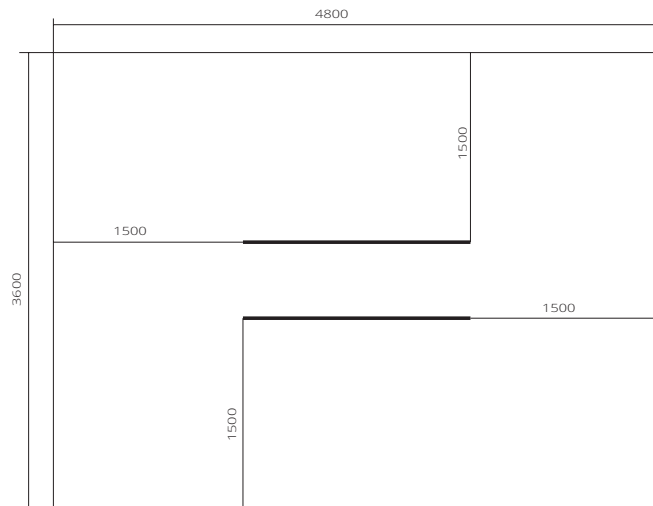

Low parallel bars

Type	SWO130014
Dimensions	1800 x 600 x 500/1350 mm
Space	4800 x 3600 mm

Safety zone

Foundation

Low parallel bars

OUTDOOR FITNESS SYSTEMS

**STREET
WORKOUT**

Type SWO130014

Height of the exercises

100839_2 Parallel bar 500 mm

100839_4 Parallel bar 1700 mm

100839_3 Parallel bar 1350 mm

Max. fall height = 1350 mm (1700mm - subsoil)

Clamps	Floor plates
0	Small floor plates 1m x 1m -
	Big floor plates 1m x 1,5m 2