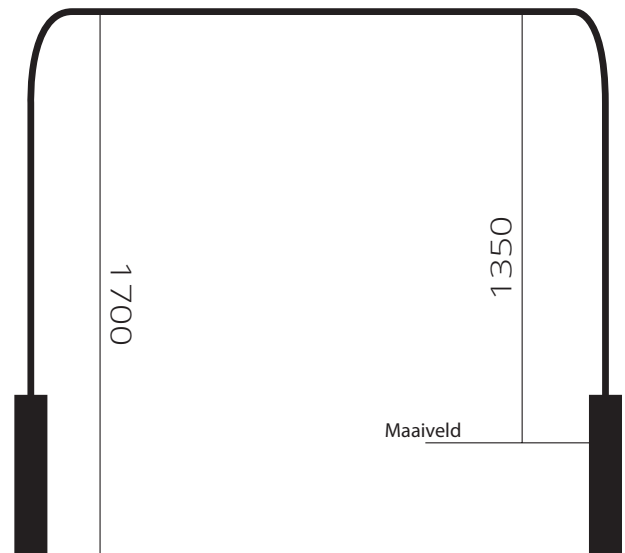

Low parallel bars

Type	SWO130014
Dimensions	1800 x 600 x 500/1350 mm
Space	4800 x 3600 mm

Safety zone

Foundation

Low parallel bars

OUTDOOR FITNESS SYSTEMS

**STREET
WORKOUT**

Type SWO130014

Height of the exercises

100839_2 Parallel bar 500 mm

100839_4 Parallel bar 1700 mm

100839_3 Parallel bar 1350 mm

Max. fall height = 1350 mm (1700mm - subsoil)

Clamps	Floor plates
0	Small floor plates 1m x 1m -
	Big floor plates 1m x 1,5m 2