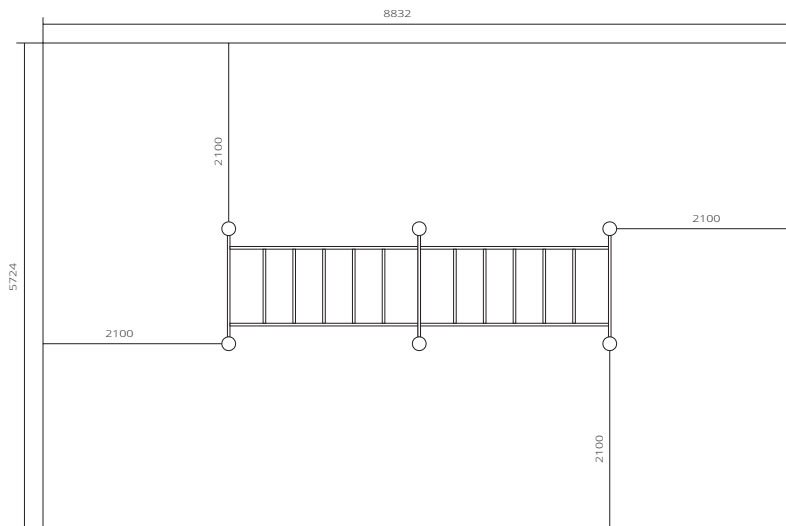

Classic two-level monkey bar

Type	SWO130007
Dimensions	4632 x 1524 x 3054 mm
Space	8832 x 5724 mm
Safety zone	

Foundation

Classic two-level monkey bar

Type SWO130007

Height of the exercises

Max. fall height = 2400 mm

Clamps	Floor plates
8	Small floor plates 1m x 1m 6
	Big floor plates 1m x 1,5m -