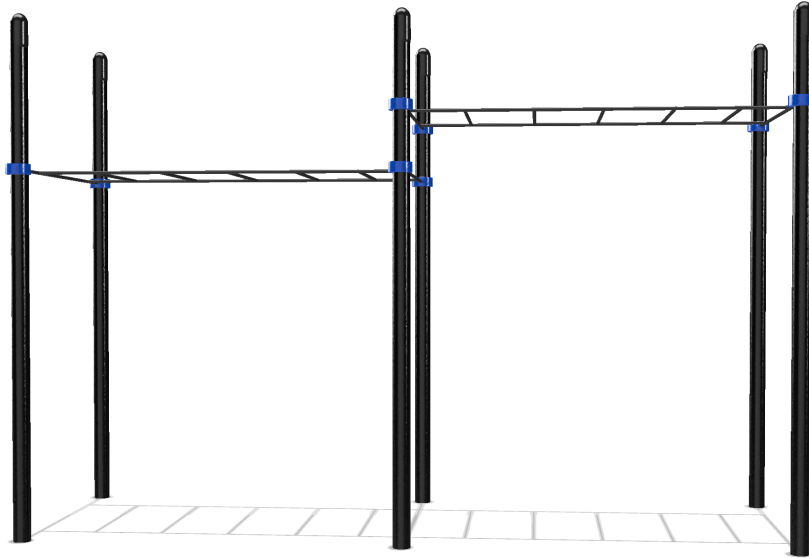

Classic two-level monkey bar

Type	SWO130007
Dimensions	4632 x 1524 x 3054 mm
Space	8832 x 5724 mm
Safety zone	

Foundation

Classic two-level monkey bar

Type SWO130007

Height of the exercises

Max. fall height = 2400 mm

Clamps	Floor plates
8	Small floor plates 1m x 1m 6
	Big floor plates 1m x 1,5m -