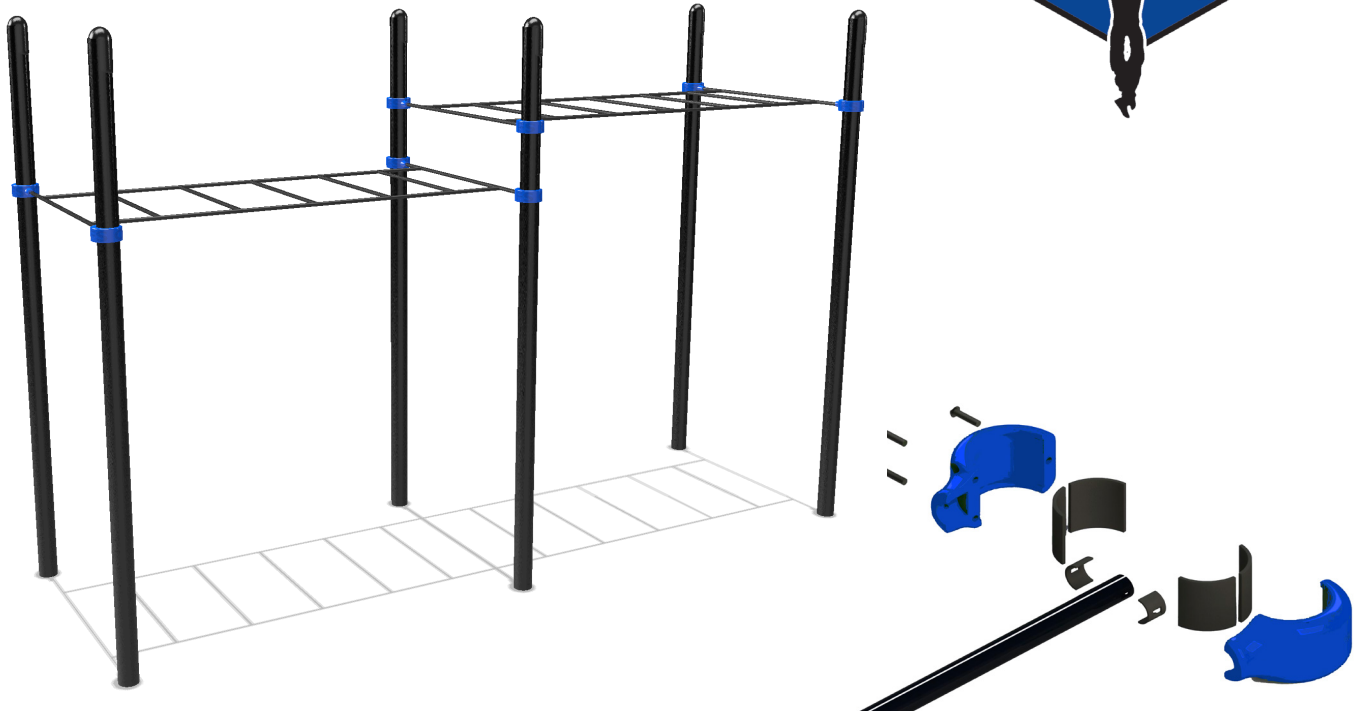

Classic two-level monkey bar

Type	SWO130007
Dimensions	4632 x 1524 x 3054 mm
Space	8832 x 5724 mm
Safety zone	

Foundation

Classic two-level monkey bar

Type SWO130007

Height of the exercises

Max. fall height = 2400 mm

Clamps	Floor plates
8	Small floor plates 1m x 1m 6
	Big floor plates 1m x 1,5m -