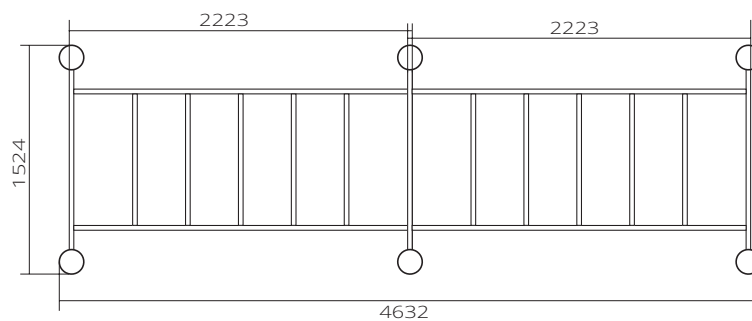

Classic two-level monkey bar

Type	SWO130007
Dimensions	4632 x 1524 x 3054 mm
Space	8832 x 5724 mm
Safety zone	

Foundation

Classic two-level monkey bar

Type SWO130007

Height of the exercises

Max. fall height = 2400 mm

Clamps	Floor plates
8	Small floor plates 1m x 1m 6
	Big floor plates 1m x 1,5m -