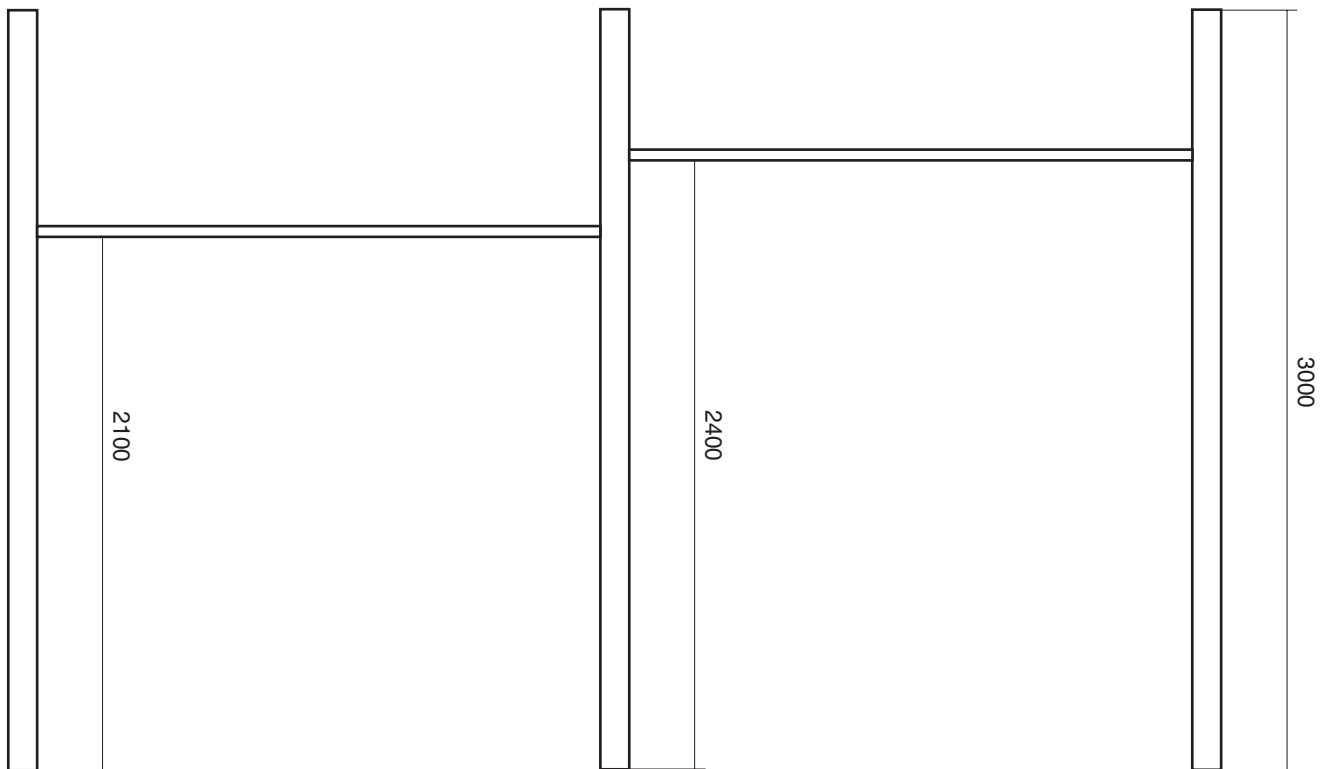

Classic two-level monkey bar

Type	SWO130007
Dimensions	4632 x 1524 x 3054 mm
Space	8832 x 5724 mm
Safety zone	

Foundation

Classic two-level monkey bar

Type SWO130007

Height of the exercises

Max. fall height = 2400 mm

Clamps	Floor plates
8	Small floor plates 1m x 1m 6
	Big floor plates 1m x 1,5m -