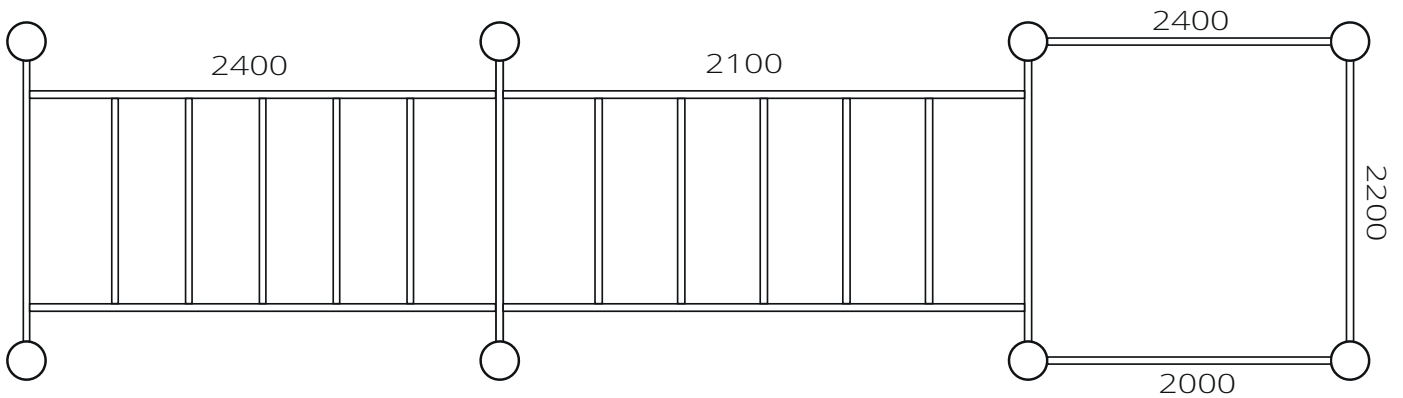

# Multi-level monkey bars

Type	SWO130025
Dimensions	5747 x 1524 x 3054 mm
Space	9947 x 5724 mm
Safety zone	

# Multi-level monkey bars

Type SWO130025

Height of the exercises

Max. fall height = 2400 mm

Clamps	Floor plates
14	Small floor plates 1m x 1m 8
	Big floor plates 1m x 1,5m -