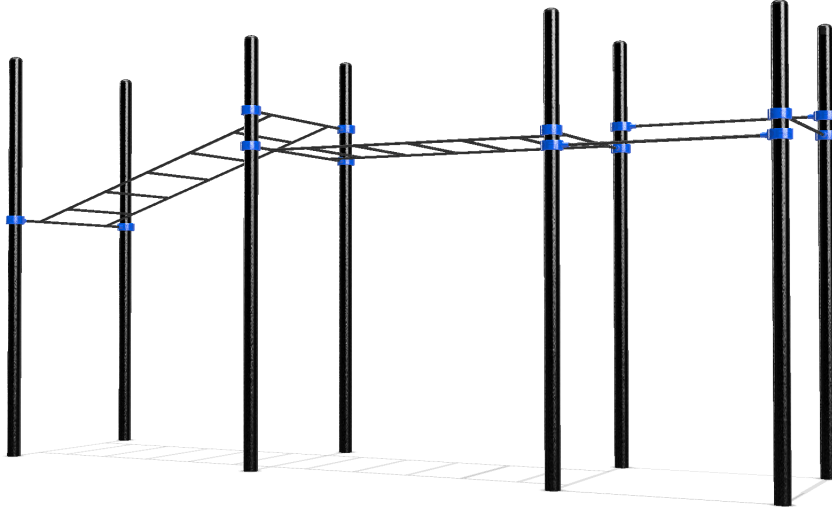

# Multi-level monkey bars

Type	SWO130025
Dimensions	5747 x 1524 x 3054 mm
Space	9947 x 5724 mm
Safety zone	

# Multi-level monkey bars

Type SWO130025

Height of the exercises

Max. fall height = 2400 mm

Clamps	Floor plates
14	Small floor plates 1m x 1m 8
	Big floor plates 1m x 1,5m -