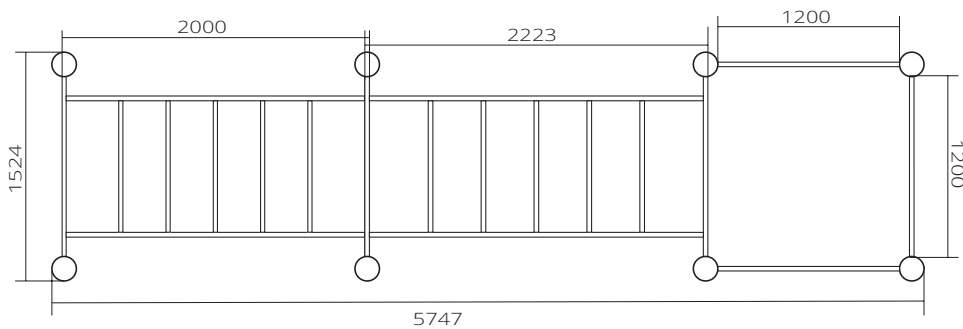

# Multi-level monkey bars

Type	SWO130025
Dimensions	5747 x 1524 x 3054 mm
Space	9947 x 5724 mm
Safety zone	

# Multi-level monkey bars

Type SWO130025

Height of the exercises

Max. fall height = 2400 mm

Clamps	Floor plates
14	Small floor plates 1m x 1m 8
	Big floor plates 1m x 1,5m -