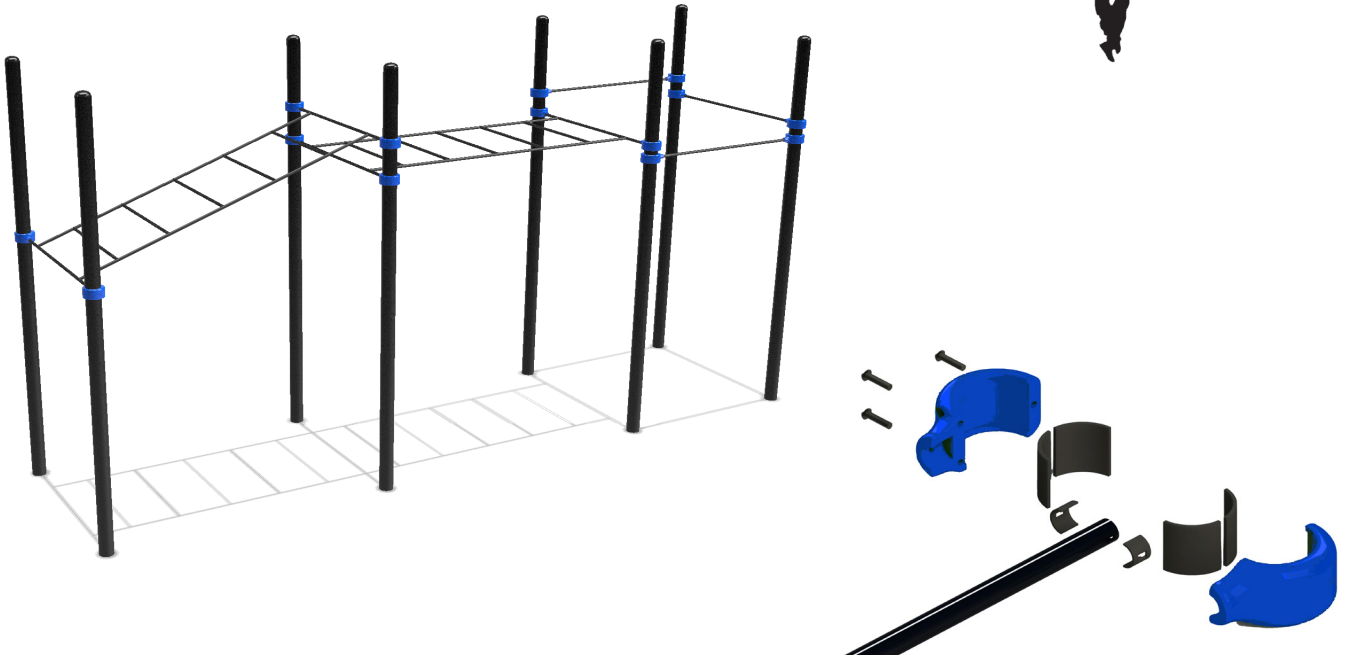

# Multi-level monkey bars

Type	SWO130025
Dimensions	5747 x 1524 x 3054 mm
Space	9947 x 5724 mm
Safety zone	

## Foundation

# Multi-level monkey bars

Type SWO130025

Height of the exercises

Max. fall height = 2400 mm

Clamps	Floor plates
14	Small floor plates 1m x 1m 8
	Big floor plates 1m x 1,5m -