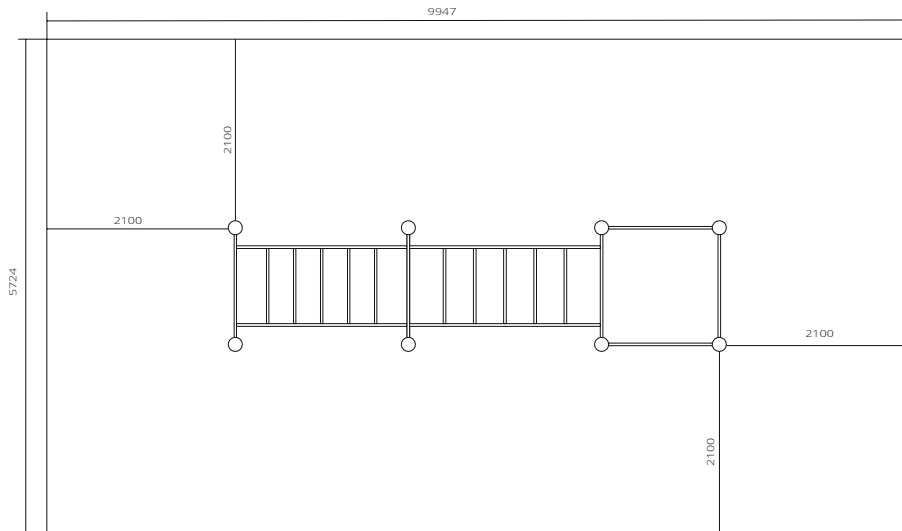

# Multi-level monkey bars

Type	SWO130025
Dimensions	5747 x 1524 x 3054 mm
Space	9947 x 5724 mm
Safety zone	

# Multi-level monkey bars

Type SWO130025

Height of the exercises

Max. fall height = 2400 mm

Clamps	Floor plates
14	Small floor plates 1m x 1m 8
	Big floor plates 1m x 1,5m -