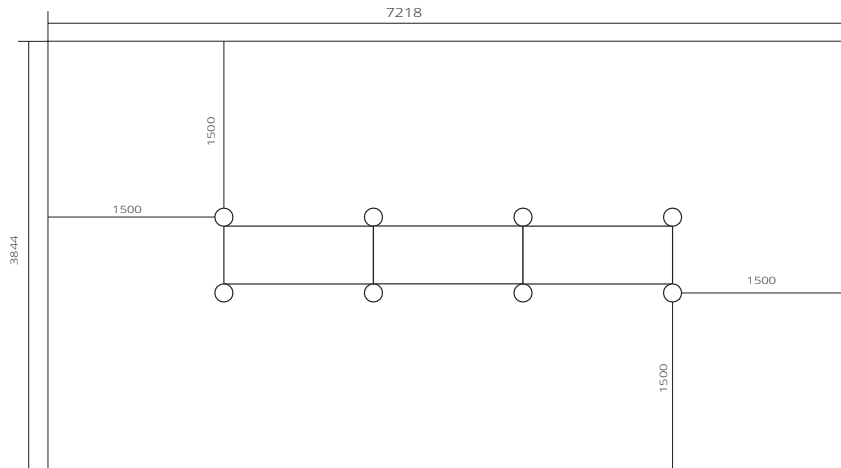

# Triple-level bench

Type	SWO130028
Dimensions	4218 x 844 x 954 mm
Space	7218 x 3844 mm
Safety zone	

# Triple-level bench

OUTDOOR FITNESS SYSTEMS

**STREET  
WORKOUT**

Type SWO130028

Height of the exercises

Max. fall height = 800 mm

Clamps	Floor plates
12	Small floor plates 1m x 1m 4
	Big floor plates 1m x 1,5m -