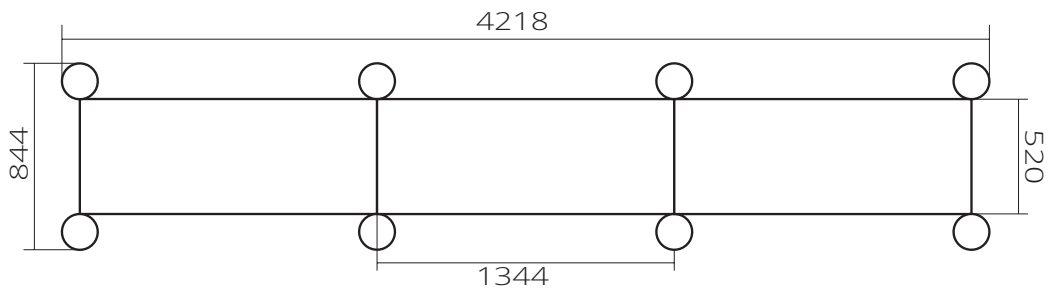

# Triple-level bench

Type	SWO130028
Dimensions	4218 x 844 x 954 mm
Space	7218 x 3844 mm
Safety zone	

# Triple-level bench

OUTDOOR FITNESS SYSTEMS

**STREET  
WORKOUT**

Type SWO130028

Height of the exercises

Max. fall height = 800 mm

Clamps	Floor plates
12	Small floor plates 1m x 1m 4
	Big floor plates 1m x 1,5m -