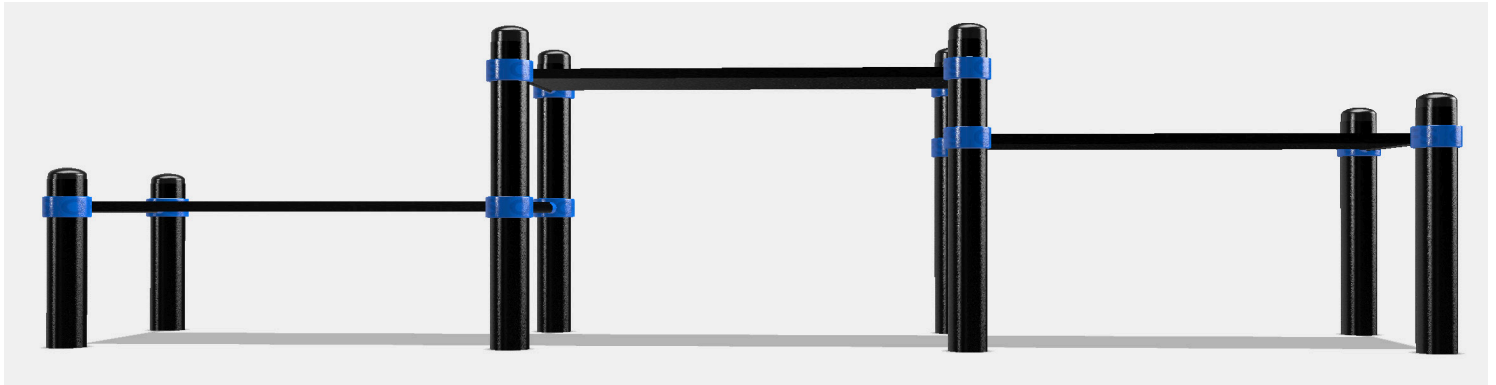

# Triple-level bench

Type	SWO130028
Dimensions	4218 x 844 x 954 mm
Space	7218 x 3844 mm
Safety zone	

## Foundation

# Triple-level bench

OUTDOOR FITNESS SYSTEMS

**STREET  
WORKOUT**

Type SWO130028

Height of the exercises

Max. fall height = 800 mm

Clamps	Floor plates
12	Small floor plates 1m x 1m 4
	Big floor plates 1m x 1,5m -