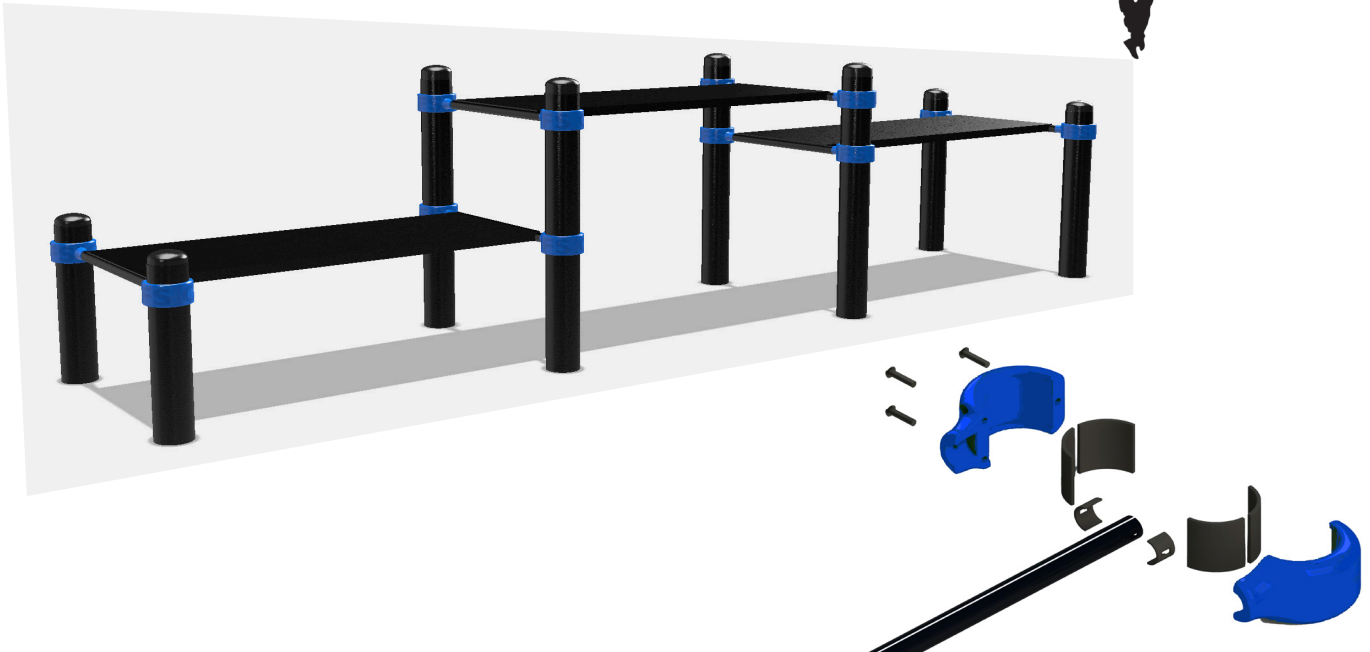

# Triple-level bench

Type	SWO130028
Dimensions	4218 x 844 x 954 mm
Space	7218 x 3844 mm
Safety zone	

# Triple-level bench

OUTDOOR FITNESS SYSTEMS

**STREET  
WORKOUT**

Type SWO130028

Height of the exercises

Max. fall height = 800 mm

Clamps	Floor plates
12	Small floor plates 1m x 1m 4
	Big floor plates 1m x 1,5m -