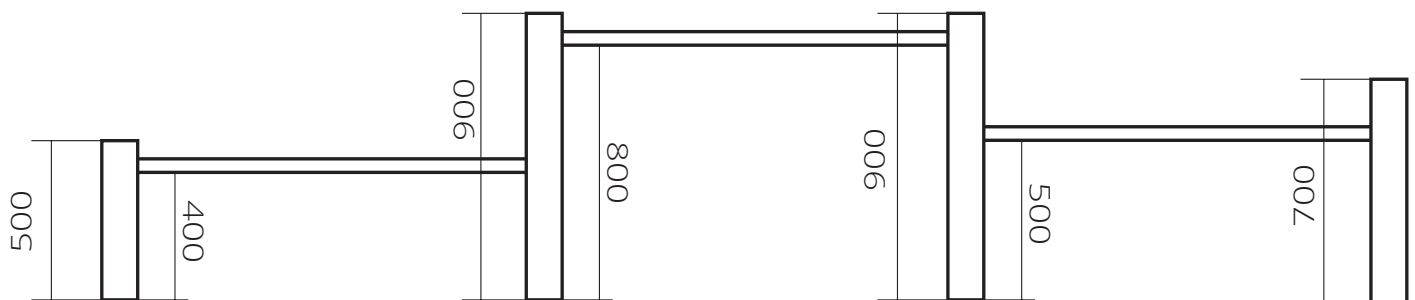

# Triple-level bench

Type	SWO130028
Dimensions	4218 x 844 x 954 mm
Space	7218 x 3844 mm
Safety zone	

# Triple-level bench

OUTDOOR FITNESS SYSTEMS

**STREET  
WORKOUT**

Type SWO130028

Height of the exercises

Max. fall height = 800 mm

Clamps	Floor plates
12	Small floor plates 1m x 1m 4
	Big floor plates 1m x 1,5m -